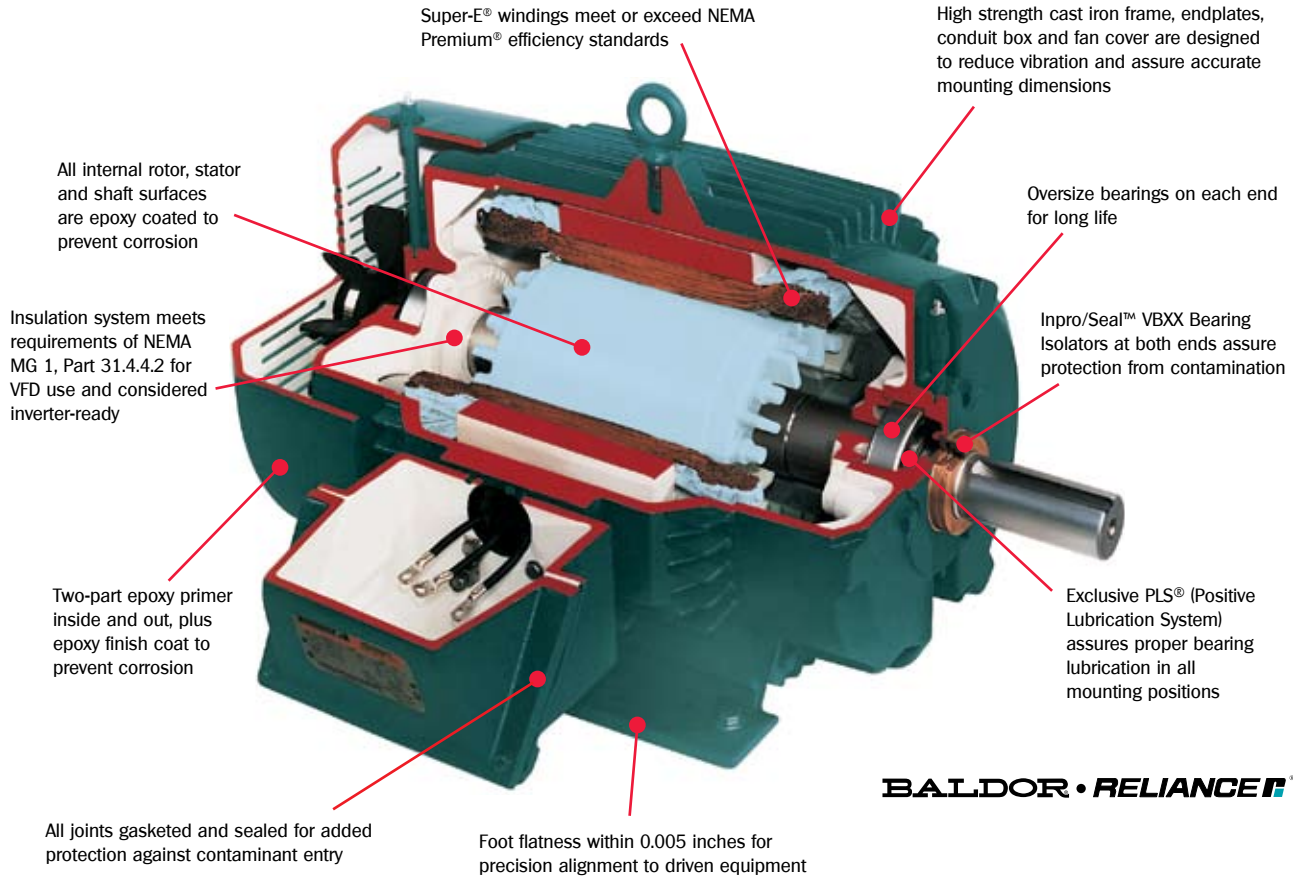

A Better IEEE 841

Inside and Out

Baldor • Reliance® 841XL severe duty motors are engineered and built to meet or exceed the most rigid severe duty service standards. You'll find Baldor • Reliance severe duty motors hard at work around the world in some of the most brutal conditions you can imagine, like petrochemical, pulp & paper and mining operations.

So, no matter how you look at it, you can always count on Baldor • Reliance severe duty motors to perform under the most extreme conditions...inside and out.

Now compliant with IEEE Std. 841-2009.

baldor.com 479-646-4711